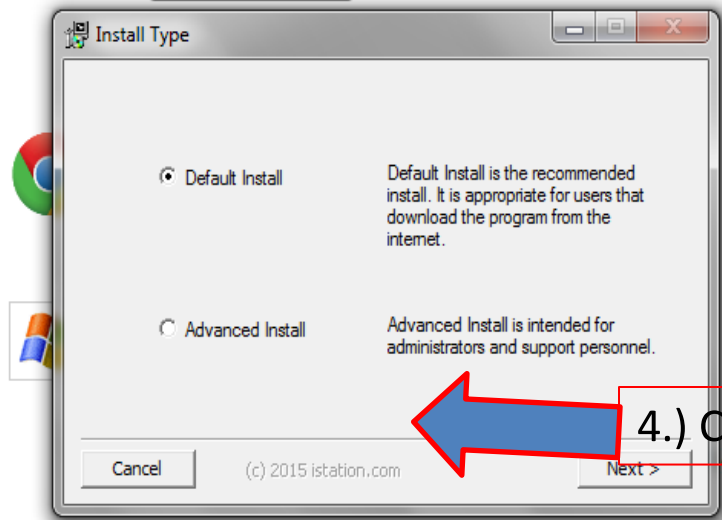

After the application installs on your computer, you may be prompted to enter the domain for your school. The domain is assigned by Istation, and it configures the application specifically for your campus.

3.) Select the Default Install

4.) Click Next

Download: Istation for Macintosh

- [Installation Instructions for Mac (444KB)](#)
- [Installation Instructions for Mac - Español (441KB)](#)